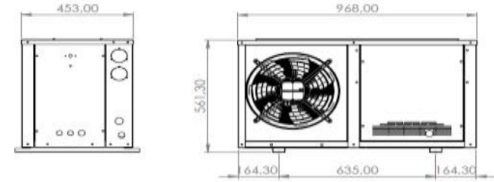

Cool Plus London LTD

Commercial Refrigeration & Air Conditioning

CPL-NT6220 Split Refrigeration Unit

TECHNICAL FEATURES

General Features	
Brand	Cool Plus
Casing Type	With housing
Application (-10/+45)	Cold Serie
Refrigerant	R404 A
Cooling Capacity (Watts)	1.096 W
Energy Efficiency (COP)	1,75
Body Model	Cool Plus Chassis 1-CPL-135
Liquid Line	1/4"
Suction Line	3/8"

Condenser and Fan Information	
Condenser Brand	Cool Plus
Condenser Model	Cool Plus Condenser 1-CPL-135
Condenser Capacity Watts Dt = 15 °C	4,827
Condenser Fin Space (mm)	2,1
Surface Area (m²)	7,2
Air Flow (m³/h)	2,477
Fan Motor Brand	SANMU
Fan Motor Model	SANMU YWF (K) 4E 350-Z
Fan Speed (RPM)	4 Pole (~1.400 rpm)
Fan Motor (Quantity x Diameter)	1x350
Fan Motor Input Power (kW)	1x0,129
Fan Motor Power Sup. (V / Ph / Hz)	220-230/ 1 / 50

Evaporator Features	
Evaporator Brand	ORCA
Evaporator Model	ORE 30.11.6
Air Flow Rate (m³/h)	1170
Fin Spacing	6 mm
Fan Model	Ø 300 mm
Fan Quantity	1
Surface Area (m²)	4,8
Evaporator Quantity	1
Other	GALVANIZED COPPER PIPE ALUMINUM LAMEL RESISTANCE E1