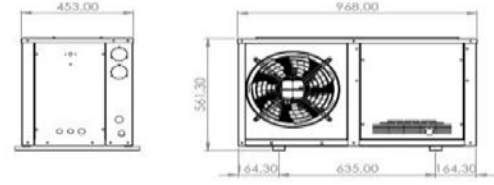

Cool Plus London LTD

Commercial Refrigeration & Air Conditioning

CPL-NT2212 Split Refrigeration Unit

TECHNICAL FEATURES

General Features	
Brand	Cool Plus
Casing Type	With housing
Application (-10/+45)	Frost Serie
Refrigerant	R404 A
Cooling Capacity (Watts)	1.244 W
Energy Efficiency (COP)	1,39
Body Model	Cool Plus Chassis 1-CPL-135
Liquid Line	1/4"
Suction Line	1/2"

Condenser and Fan Information	
Condenser Brand	Cool Plus
Condenser Model	Cool Plus Condenser 1-CPL-135
Condenser Capacity Watts Dt = 15 °C	4.827
Condenser Fin Space (mm)	2,1
Surface Area (m²)	7,2
Air Flow (m³/h)	2.477
Fan Motor Brand	SANMU
Fan Motor Model	SANMU YWF (K) 4E 350-Z
Fan Speed (RPM)	4 Pole(~1.400 rpm)
Fan Motor (Quantity x Diameter)	1x350
Fan Motor Input Power (kW)	1x0,129
Fan Motor Power Sup. (V / Ph / Hz)	220-230/ 1 / 50

Evaporator Features	
Evaporator Brand	ORCA
Evaporator Model	ORE 30.12.6
Air Flow Rate (m³/h)	1050
Fin Spacing	6 mm
Fan Model	Ø 300 mm
Fan Quantity	1
Surface Area (m²)	6,8
Evaporator Quantity	1
Other	GALVANIZED COPPER PIPE ALUMINUM LAMEL RESISTANCE E2