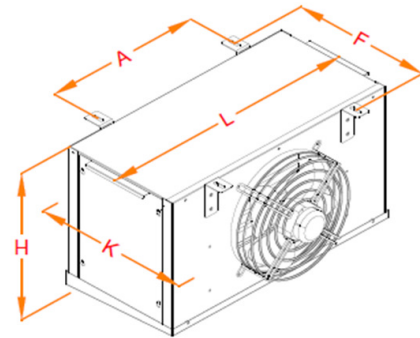

Fluid Line	
Liquid Tank	Cool Plus 2lt 1/4" Slim Vertical Liquid Tank
Filter Dryer	Danfoss 023Z455291 DML 032S Dryer 1/4"
Gas Sightglass	Danfoss 014-0181 SGN 6S - 1/4"
Solenoid Valve	-
Solenoid Valve Coil	-
Acoustic Isolation	CDU T.BAND AKUSTICELL E 35/10 PYRAMID

Controls	
High Pressure Control	Danfoss 061F9054 ACB-2UC56W Y.B.O. 21,0/28,0 bar
Low Pressure Control	Danfoss 061F9032 ACB-2UC32W A.B.O. 0,3/1,8 bar
Fan Control	Danfoss 061F8333 ACB-2UA305W F.K. 13,0 / 16,0 bar
Electric Panel	Cool Plus Electric Panel

Compressor Features	
Compressor Brand	EMBRACO
Compressor Type	Hermetic
Compressor Model	NT2192GK
Compressor Crankcase Heater	-
Compressor Quantity & Power (Pcs-Hp)	1 x 1,30 HP
Compressor Power Sup. (V / Ph / Hz)	220-230/ 1 / 50
Compressor Discharge line (Ø inches)	1/4"
Compressor Suction line (Ø inches)	1/2"

Evaporator Features	
Evaporator Brand	ORCA
Evaporator Model	ORE 25.11.6
Fin Spacing	6 mm
Fan Model	Ø 250 mm
Fan Quantity	1
Surface Area (m²)	4,83
Evaporator Quantity	1
Other	GALVANIZED COPPER PIPE ALUMINUM LAMEL RESISTANCE E2

Boyutlar / Dimensions					
L	K	H	A	A1	F
mm	mm	mm	mm	mm	mm
-	-	-	-	-	-

londoncoolplus.co.uk

info@londoncoolplus.co.uk

22 Vega Road BUSHEY
WD23 4FX
United Kingdom