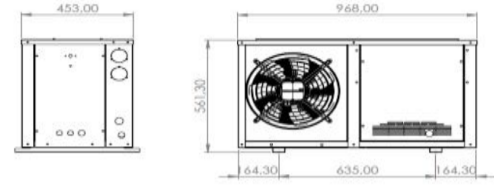

Fluid Line	
Liquid Tank	Cool Plus 2lt 1/4" Slim Vertical Liquid Tank
Filter Dryer	Danfoss 023Z455291 DML 032S Dryer 1/4"
Gas Sightglass	Danfoss 014-0181 SGN 6S - 1/4"
Solenoid Valve	-
Solenoid Valve Coil	-
Acoustic Isolation	CDU T.BAND AKUSTICELL E 35/10 PYRAMID

Controls	
High Pressure Control	Danfoss 061F9054 ACB-2UC56W Y.B.O. 21,0/28,0 bar
Low Pressure Control	Danfoss 061F9032 ACB-2UC32W A.B.O. 0,3/1,8 bar
Fan Control	Danfoss 061F8333 ACB-2UA305W F.K. 13,0 / 16,0 bar
Electric Panel	Cool Plus Electric Panel

Compressor Features	
Compressor Brand	EMBRACO
Compressor Type	Hermetic
Compressor Model	NT2192GK
Compressor Crankcase Heater	-
Compressor Quantity & Power (Pcs-Hp)	1 x 1,30 HP
Compressor Power Sup. (V / Ph / Hz)	220-230/ 1 / 50
Compressor Discharge line (Ø inches)	1/4"
Compressor Suction line (Ø inches)	1/2"

Evaporator Features	
Evaporator Brand	ORCA
Evaporator Model	ORE 25.11.6
Fin Spacing	6 mm
Fan Model	Ø 250 mm
Fan Quantity	1
Surface Area (m²)	4,83
Evaporator Quantity	1
Other	GALVANIZED COPPER PIPE ALUMINUM LAMEL RESISTANCE E2

Boyutlar / Dimensions					
L	K	H	A	A1	F
mm	mm	mm	mm	mm	mm
-	-	-	-	-	-

londoncoolplus.co.uk

info@londoncoolplus.co.uk

22 Vega Road BUSHEY
WD23 4FX
United Kingdom