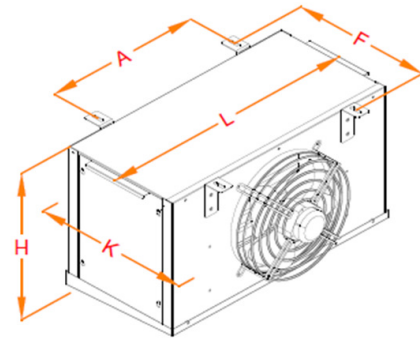

Fluid Line	
Liquid Tank	Cool Plus 2lt 1/4" Slim Vertical Liquid Tank
Filter Dryer	Danfoss 023Z455291 DML 032S Dryer 1/4"
Gas Sightglass	Danfoss 014-0181 SGN 6S - 1/4"
Solenoid Valve	-
Solenoid Valve Coil	-
Acoustic Isolation	CDU T.BAND AKUSTICELL E 35/10 PYRAMID

Controls	
High Pressure Control	Danfoss 061F9054 ACB-2UC56W Y.B.O. 21,0/28,0 bar
Low Pressure Control	Danfoss 061F9032 ACB-2UC32W A.B.O. 0,3/1,8 bar
Fan Control	Danfoss 061F8333 ACB-2UA305W F.K. 13,0 / 16,0 bar
Electric Panel	Cool Plus Electric Panel

Compressor Features	
Compressor Brand	EMBRACO
Compressor Type	Hermetic
Compressor Model	NJ9238GK
Compressor Crankcase Heater	-
Compressor Quantity & Power (Pcs-Hp)	1 x 1,50 HP
Compressor Power Sup. (V / Ph / Hz)	220-230/ 1 / 50
Compressor Discharge line (Ø inches)	3/8"
Compressor Suction line (Ø inches)	1/2"

Evaporator Features	
Evaporator Brand	ORCA
Evaporator Model	ORE 35.12.6
Air Flow Rate (m³/h)	2050
Fin Spacing	6 mm
Fan Model	Ø 350 mm
Fan Quantity	1
Surface Area (m²)	12
Evaporator Quantity	1
Other	GALVANIZED COPPER PIPE ALUMINUM LAMEL RESISTANCE E1

Boyutlar / Dimensions					
L	K	H	A	A1	F
mm	mm	mm	mm	mm	mm
838	480	580	530	-	385

londoncoolplus.co.uk

info@londoncoolplus.co.uk

22 Vega Road BUSHEY
WD23 4FX
United Kingdom