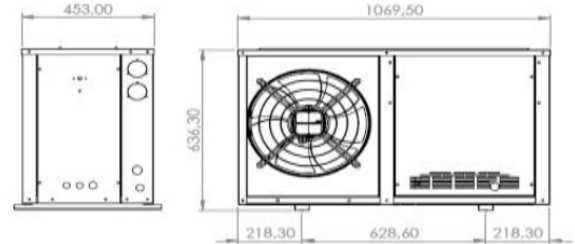

Cool Plus London LTD

Commercial Refrigeration & Air Conditioning

CPL-NJ9232 Split Refrigeration Unit

TECHNICAL FEATURES

General Features	
Brand	Cool Plus
Casing Type	With housing
Application (-10/+45)	Cold Serie
Refrigerant	R404 A
Cooling Capacity (Watts)	2.425 W
Energy Efficiency (COP)	1,59
Body Model	Cool Plus Chassis 1-CPL-135
Liquid Line	1/4"
Suction Line	1/2"

Condenser and Fan Information	
Condenser Brand	Cool Plus
Condenser Model	Cool Plus Condenser 2-CPL-140
Condenser Capacity Watts Dt = 15 °C	8.434
Condenser Fin Space (mm)	2,1
Surface Area (m ²)	14,7
Air Flow (m ³ /h)	2,962
Fan Motor Brand	ZIEHL-ABEGG
Fan Motor Model	S 400 CR46MG050W04A1 Fan Mot - 029400
Fan Speed (RPM)	4 Pole (~1.400 rpm)
Fan Motor (Quantity x Diameter)	1x400
Fan Motor Input Power (kW)	1x0,268
Fan Motor Power Sup. (V / Ph / Hz)	220-230/ 1 / 50

Evaporator Features	
Evaporator Brand	ORCA
Evaporator Model	ORE 35.12.6
Air Flow Rate (m ³ /h)	2050
Fin Spacing	6 mm
Fan Model	Ø 350 mm
Fan Quantity	1
Surface Area (m ²)	12
Evaporator Quantity	1
Other	GALVANIZED COPPER PIPE ALUMINUM LAMEL RESISTANCE E1

Boyutlar / Dimensions					
L	K	H	A	A1	F
mm	mm	mm	mm	mm	mm
838	480	580	530	-	385

londoncoolplus.co.uk

info@londoncoolplus.co.uk

22 Vega Road BUSHEY
WD23 4FX
United Kingdom