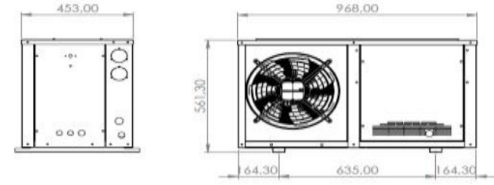

Fluid Line	
Liquid Tank	Cool Plus 2lt 1/4" Slim Vertical Liquid Tank
Filter Dryer	Danfoss 023Z455291 DML 032S Dryer 1/4"
Gas Sightglass	Danfoss 014-0181 SGN 6S - 1/4"
Solenoid Valve	-
Solenoid Valve Coil	-
Acoustic Isolation	CDU T.BAND AKUSTICELL E 35/10 PYRAMID

Controls	
High Pressure Control	Danfoss 061F9054 ACB-2UC56W Y.B.O. 21,0/28,0 bar
Low Pressure Control	Danfoss 061F9032 ACB-2UC32W A.B.O. 0,3/1,8 bar
Fan Control	Danfoss 061F8333 ACB-2UA305W F.K. 13,0 / 16,0 bar
Electric Panel	Cool Plus Electric Panel

Compressor Features	
Compressor Brand	EMBRACO
Compressor Type	Hermetic
Compressor Model	NEU2178GK
Compressor Crankcase Heater	-
Compressor Quantity & Power (Pcs-Hp)	1 x 1 HP
Compressor Power Sup. (V / Ph / Hz)	220-230/ 1 / 50
Compressor Discharge line (Ø inches)	1/4"
Compressor Suction line (Ø inches)	3/8"

Evaporator Features	
Evaporator Brand	ORCA
Evaporator Model	ORE 25.11.6
Fin Spacing	6 mm
Fan Model	Ø 250 mm
Fan Quantity	1
Surface Area (m²)	3,85
Evaporator Quantity	3
Other	GALVANIZED COPPER PIPE ALUMINUM LAMEL RESISTANCE E2

Boyutlar / Dimensions					
L	K	H	A	A1	F
mm	mm	mm	mm	mm	mm
-	-	-	-	-	-

londoncoolplus.co.uk

info@londoncoolplus.co.uk

22 Vega Road BUSHEY
WD23 4FX
United Kingdom