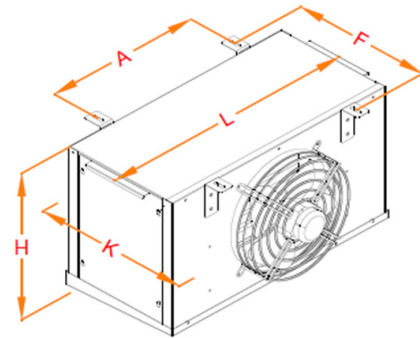

Fluid Line	
Liquid Tank	Cool Plus 2lt 1/4" Slim Vertical Liquid Tank
Filter Dryer	Danfoss 023Z455291 DML 032S Dryer 1/4"
Gas Sightglass	Danfoss 014-0181 SGN 6S - 1/4"
Solenoid Valve	-
Solenoid Valve Coil	-
Acoustic Isolation	CDU T.BAND AKUSTICELL E 35/10 PYRAMID

Controls	
High Pressure Control	Danfoss 061F9054 ACB-2UC56W Y.B.O. 21,0/28,0 bar
Low Pressure Control	Danfoss 061F9032 ACB-2UC32W A.B.O. 0,3/1,8 bar
Fan Control	Danfoss 061F8333 ACB-2UA305W F.K. 13,0 / 16,0 bar
Electric Panel	Cool Plus Electric Panel

Compressor Features	
Compressor Brand	EMBRACO
Compressor Type	Hermetic
Compressor Model	NEU2178GK
Compressor Crankcase Heater	-
Compressor Quantity & Power (Pcs-Hp)	1 x 1 HP
Compressor Power Sup. (V / Ph / Hz)	220-230/ 1 / 50
Compressor Discharge line (Ø inches)	1/4"
Compressor Suction line (Ø inches)	3/8"

Evaporator Features	
Evaporator Brand	ORCA
Evaporator Model	ORE 25.11.6
Fin Spacing	6 mm
Fan Model	Ø 250 mm
Fan Quantity	1
Surface Area (m²)	3,85
Evaporator Quantity	3
Other	GALVANIZED COPPER PIPE ALUMINUM LAMEL RESISTANCE E2

Boyutlar / Dimensions					
L	K	H	A	A1	F
mm	mm	mm	mm	mm	mm
-	-	-	-	-	-

londoncoolplus.co.uk

info@londoncoolplus.co.uk

22 Vega Road BUSHEY
WD23 4FX
United Kingdom